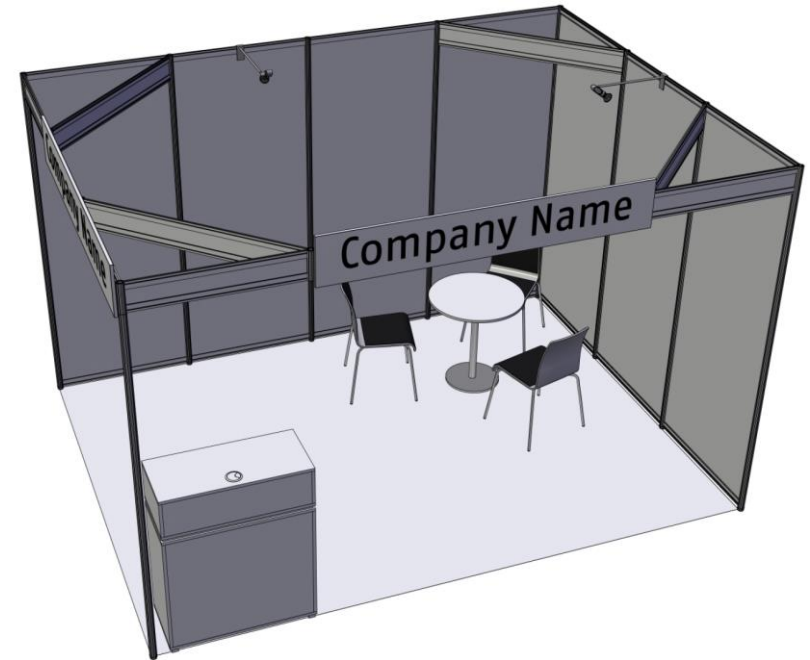

# Shell Scheme IZA 4x3m

## Equipment:

- Rear and two side walls (only one side wall as corner stand)
- Carpeting, ribbed (anthracite, black or blue)
- 3 chairs, 1 table, 1 counter (lockable)
- 1 power socket, 2 spotlights for lighting
- Power connection 3 kW incl. power consumption
- 1 lettering panel (198 x 30 cm)
- Daily Cleaning