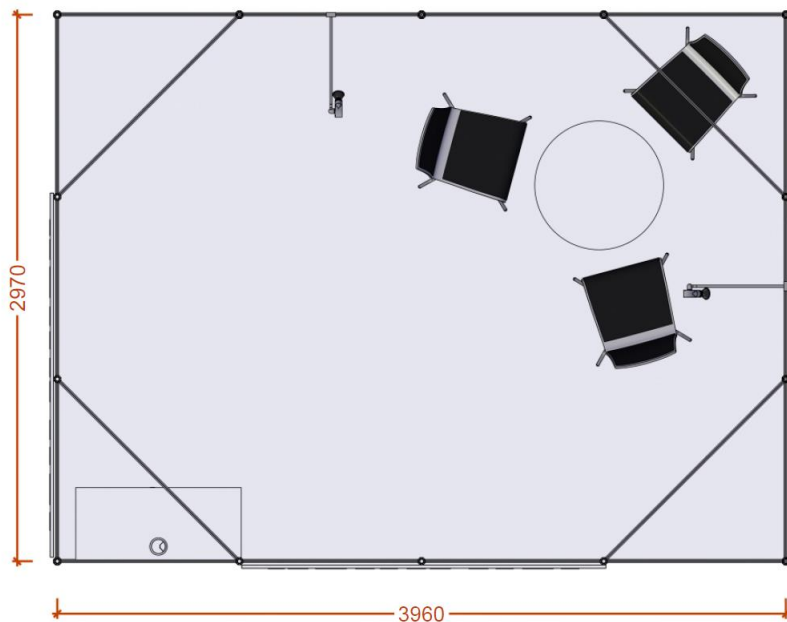

# Shell Scheme IZA 4x3m

## Equipment:

- Rear and two side walls (only one side wall as corner stand)
- Carpeting, ribbed (anthracite, black or blue)
- 3 chairs, 1 table, 1 counter (lockable)
- 1 power socket, 2 spotlights for lighting
- Power connection 3 kW incl. power consumption
- 1 lettering panel (198 x 30 cm)
- Daily Cleaning