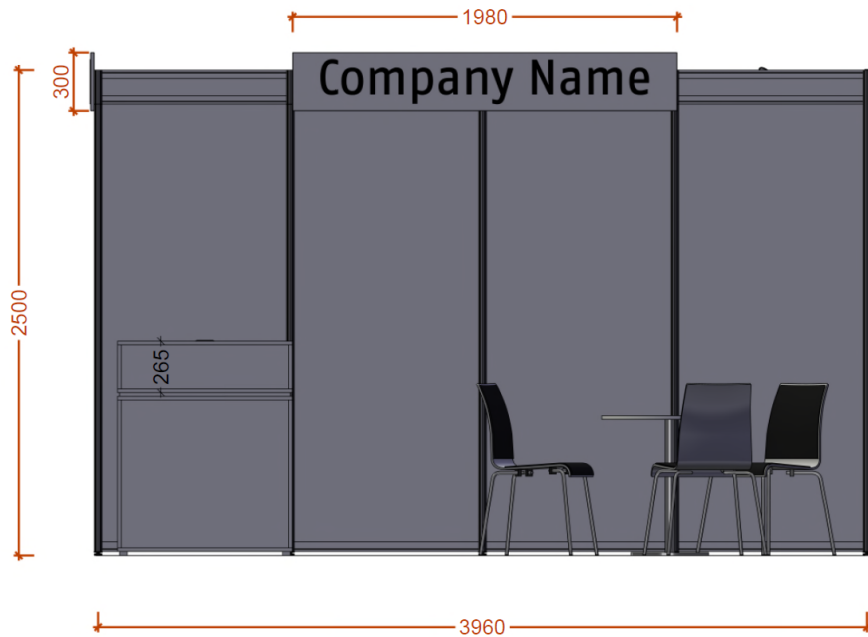

# Shell Scheme IZA 4x3m

## Equipment:

- Rear and two side walls (only one side wall as corner stand)
- Carpeting, ribbed (anthracite, black or blue)
- 3 chairs, 1 table, 1 counter (lockable)
- 1 power socket, 2 spotlights for lighting
- Power connection 3 kW incl. power consumption
- 1 lettering panel (198 x 30 cm)
- Daily Cleaning